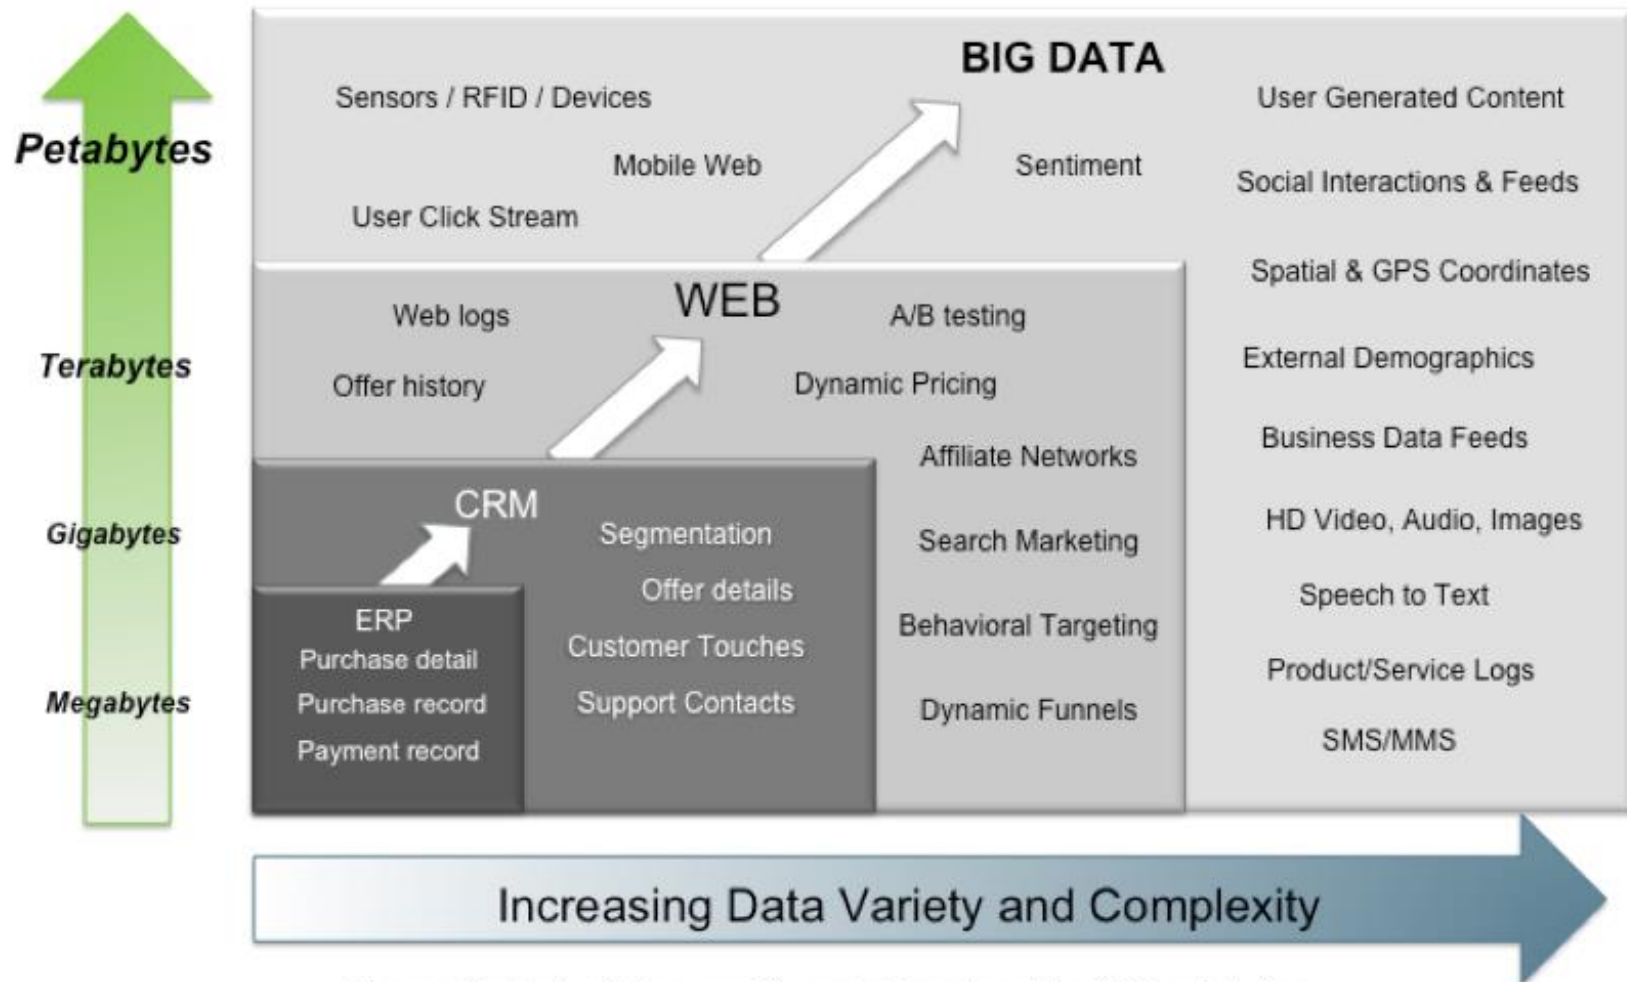

Big Data @ BridgingIT

Impulse Statement

Konstanz, July 14, 2015
Detlef Schumann

bridgingIT – The Company

Nearby – Independent – Sustainable

- BridgingIT GmbH is an IT consulting company founded in early 2008
- More than 300 consultants located in Mannheim, Frankfurt, Stuttgart, Karlsruhe, Munich, Zug (CH) and Cologne. Due to our regional structure, we are closer to our customers
- An attractive cost-performance ratio is achieved by low overheads, extraordinary employee self-services, and consistent outsourcing of internal support processes
- Your consulting partner without vendor or sales dependency
- Financially independent and economically successful
- A focus on quality and sustainability is achieved by a strong participation of the employees on the company's profit
- Well-developed application and technology partner network

What Does Big Data Mean?

Transaction + Interaction + Observation

Source: Contents of above graphic created in partnership with Teradata, Inc.

Understand Transformation

Build network of know-how and innovation behavior

Value is primarily driven by the right questions and suitable processes

Mobility: Example For Real BIG Data bridgingIT

Menschen Methoden Lösungen

Brainstorming about the transformation

Game Changer - Digitalization

Digitalization: An omnipresent networked technological meta intelligence of a socio-technical mixed world of networks, devices, software and human behavior and lifestyle.

However we value this and whether we like it or not: This development will change the economy comprehensively and revolutionarily.