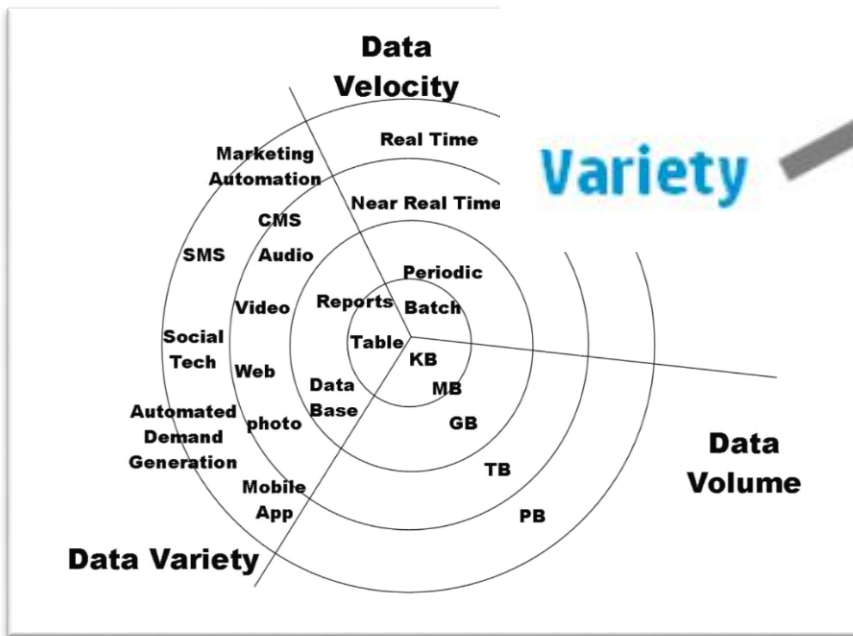

What Does Big Data Mean?

Transaction + Interaction + Observation

Source: Contents of above graphic created in partnership with Teradata, Inc.

Understand Transformation

Build network of know-how and innovation behavior

Our Clients *

Membership *

Partner *

(* Extract only)

The 4th "V" makes the Difference

Software vs. Consulting PoV

Value

How to get value ?

Value is primarily driven by the right questions and suitable processes

Mobility: Example For Real BIG Data bridgingIT

Menschen Methoden Lösungen

Brainstorming about the transformation

Game Changer - Digitalization